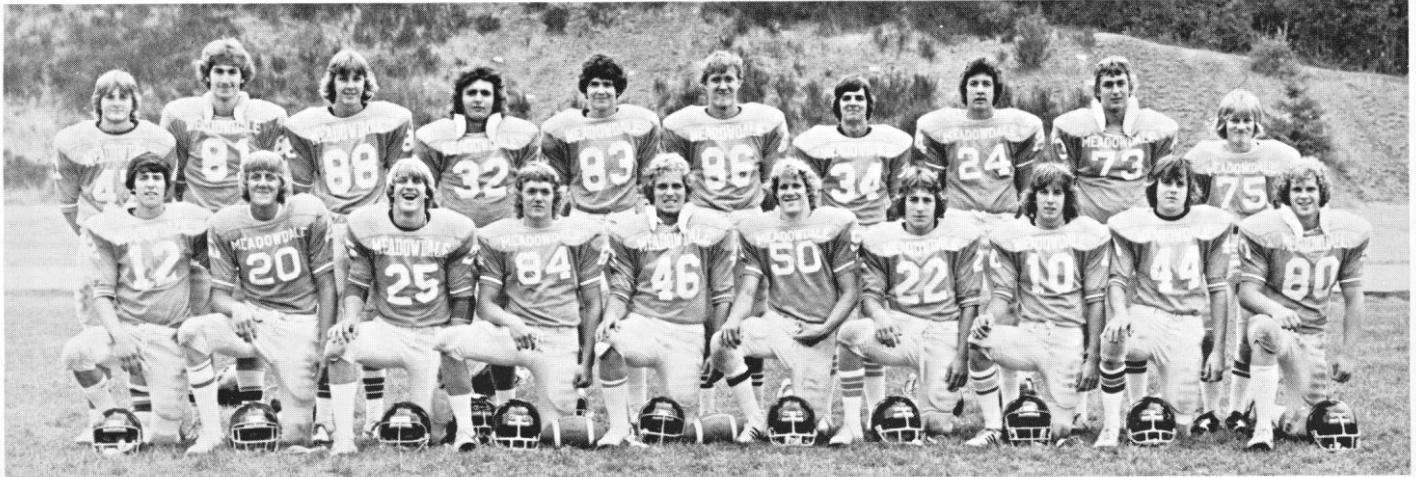

MEADOWDALE CHIEFS

SENIOR & JUNIOR BACKS & RECEIVERS

Front L to R: Brad Mackie, Ron Von Pressentine, Mike Taylor, Brian Gjerness, Jeff Knutzen, Chris Knight, Mike Heywood, Doug Turner, Chris Plaisance, Shawn McMahon.
Back L to R: Paul Stamey, Nathan Townsend, Brett Carter, Bill Prothero, Mike Stevens, Tom Sparks, Brian Dodge, Jeff Street, Dale Mason, Doug Maltbie.