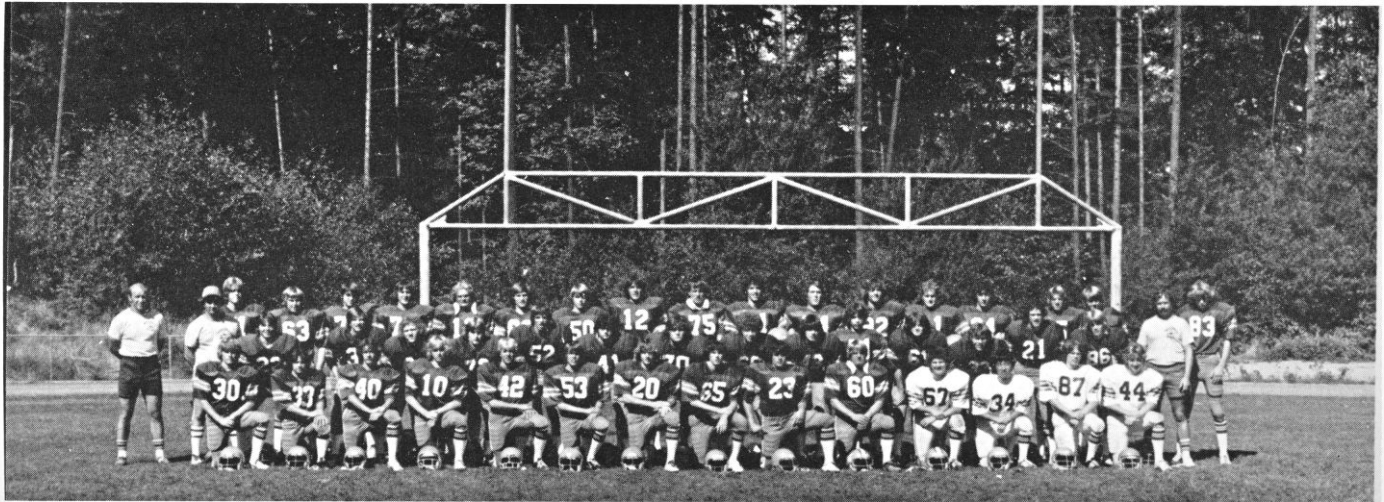

WOODWAY WARRIORS

COLORS: Forest Green, White (Orange)

76 WESCO RECORD: Won 2 Lost 7