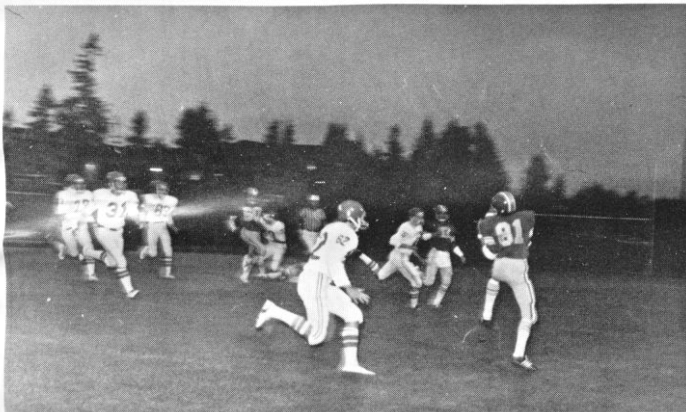

EDMONDS AT WESTGATE
HEIGHTS at 7009 - 212th S.W.
LYNNWOOD at 4325 198th S.W.

Member FDIC

CAMPUS DAIRY QUEEN
76th & 212 S.W.

EDMONDS, WA

Phone:
776-0303

"Let's all go to the DAIRY QUEEN"

Robin Hood Lanes & Friar Tuck Inn