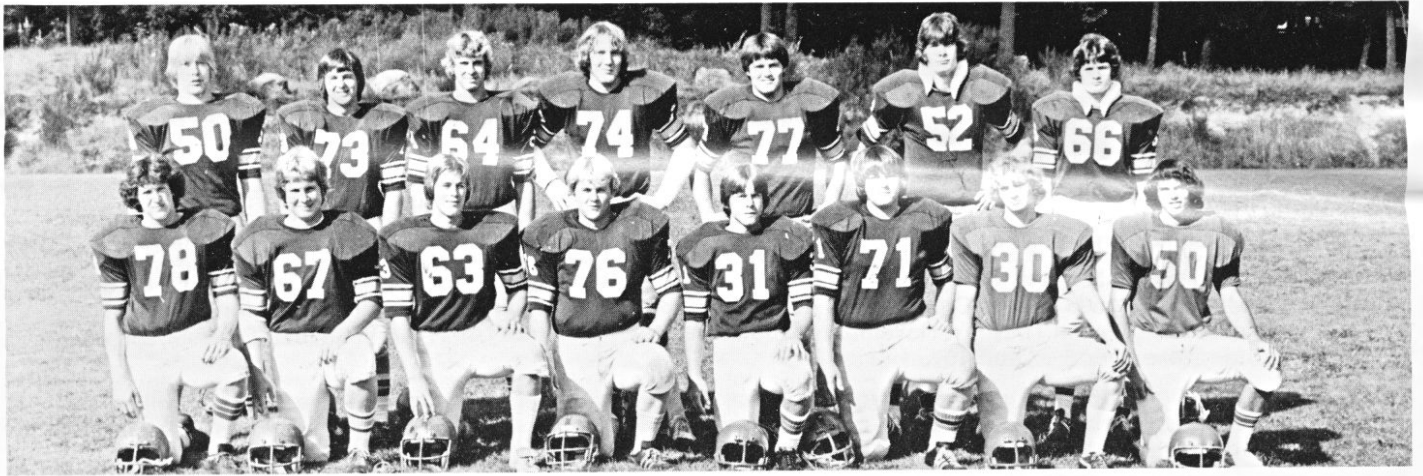

JUNIOR & SENIOR LINEMEN

Front Row L to R: 78 Dave Petersen — 67 Kevin Palmer — 63 Jeff Hansell — 76 Keith Henry — 31 Ronn Patton — 71 John Pennock — 30 Mike Putnam — 50 John Moran.

Back Row L to R: 50 Howard Gaskins — 73 Marc Hatch — 64 Mike Osborne — 74 Greg Olson — 77 Jim Brady — 52 Mark Hamilton — 66 Joel Tallman.