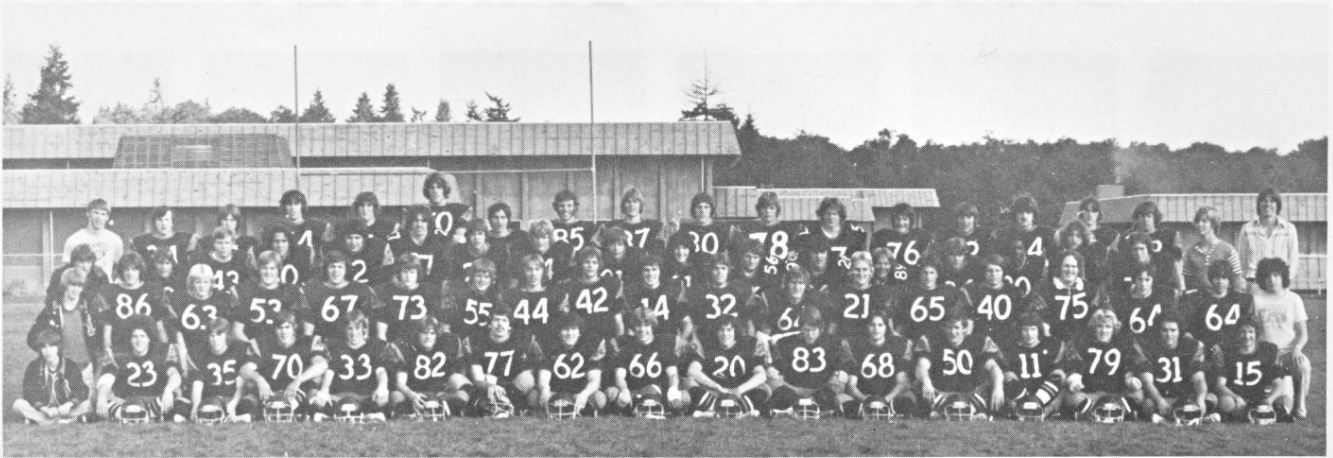

Don Benefield
Junior
Fullback & Linebacker

Paul Powers
Senior
End & Linebacker

Mark Retallick
Senior
Tailback

Rand Stansberry
Senior
End

LYNNWOOD ROYALS

COLORS: Black & Gold

76 WESCO RECORD: Won 1 Lost 8

ROYALS CHEERLEADERS (Left to Right): Diann Denning, Laura Cooper, Ava Collins, Marcie Murdock, Marnie Murdock, Brigitte Barrett, Laura Perry, Brenda Ball, Mary Causer, Karen Reichelt.