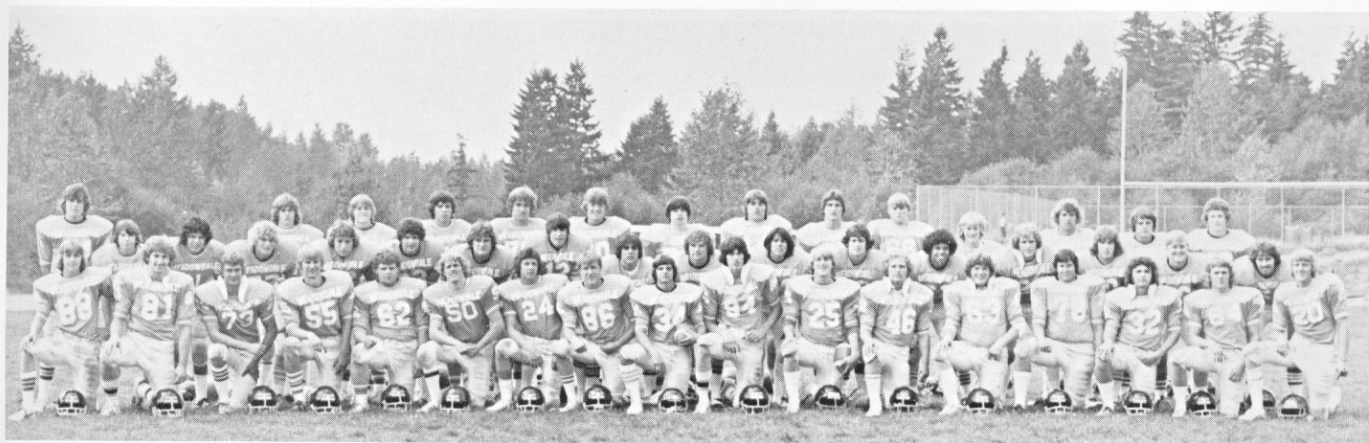

Ron VonPressentine
Senior Quarterback

Mike Taylor
Senior Halfback

Jeff Knutzen
Captain
Fullback — Linebacker

Leland Stafford
Captain
Guard

MEADOWDALE CHIEFS

COLORS: Blue, Navy, White

'76 WESCO RECORD: Won 6 Lost 3