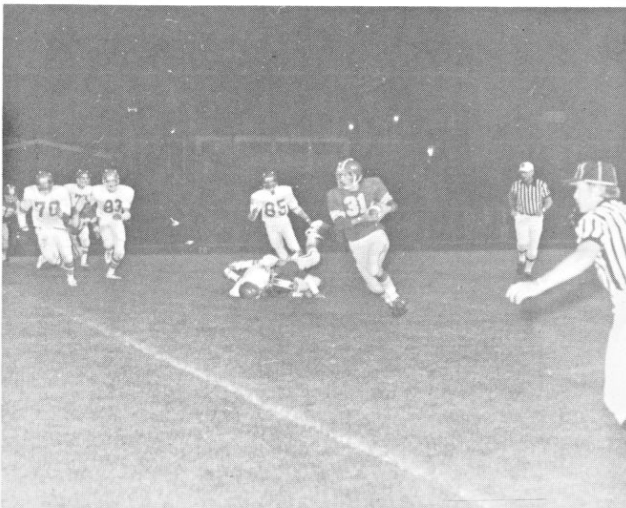

The fall sports season is a busy time with high school teams in cross country, girls volleyball, girls tennis, girls swimming in addition to football. Unfortunately, we will have only a varsity program for the second, and we hope, the last year. The sad thing is that the program has reduced the opportunity for students to participate in school athletics which is a valuable part of their school experience.

A few of the highlights this fall will be the Edmonds Invitational Cross Country Meet to be held here on Saturday, September 24; the Edmonds District Cross Country Championships on Thursday, October 20; the Edmonds District Girls Swim Championship Meet on Tuesday, November 1; and the Northwest District Girls AAA Volleyball Tournament, which we will host on November 8, 9, and 10.

High school athletics provides the fan with some of the most exciting sports action around and we hope you will have the opportunity to attend many of the contests our teams will participate in this year. Your attendance and support is much appreciated by the athletes and their coaches.

I also encourage all you to join me in wishing our athletes and their coaches the best for a successful year.

— Jim Rothnie

Kick-off of Autumn Football Action: #31 Paul McDonagh, Mountlake Terrace "Hawks", returns the opening kickoff against the visiting "Tomahawks" from Marysville.