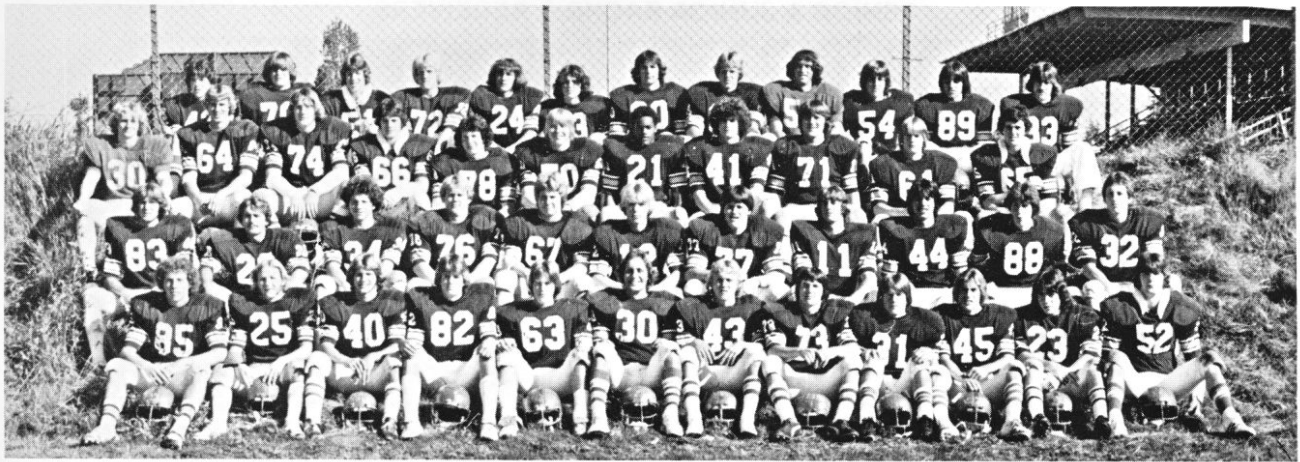

With the later starting date for school some adjustments in our athletic program were necessary, such as the delay in the start of fall sports. This year our opening football games are a week later than usual with the last regular season games being played as a doubleheader on Thursday, November 10. Note this date on your calendar as you will have an opportunity to see two varsity games for the price of one.

Steve Duke
Senior
Quarterback

Bryan Cardinal
Senior
Running Back

Mark Hamilton
Senior Center

EDMONDS TIGERS

COLORS: PURPLE & GOLD

1976 WESCO RECORD: Won 2 Lost 7

Head Coach
"SKIP" KAYS

Assistant Coach
TIM CLARK